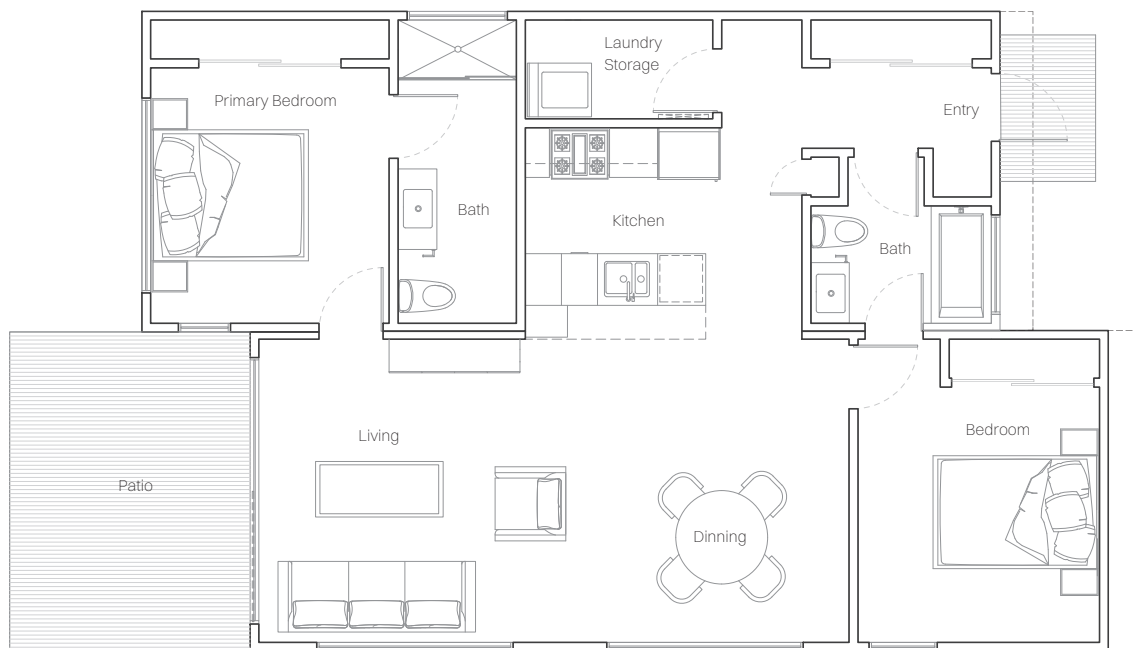

supermod. *Estero*

estero.

Estero is a 2 bedroom 2 bathroom 950 sqft home with extra storage and laundry room that has a layout to maximize its usable living space.

Like all Supermod designs, Estero comes with standard high end finishes including quartz counter tops, custom cabinets, 9 ft ceilings, oversized sliding glass doors and a heat recovery unit ensuring your home's temperature will stay consistent keeping your annual costs down. Supermods homes are built to the highest standards starting with a steel frame that will last a

360° Viewer

[Click here for an immersive 360 experience](#)

ESTERO.

Specifications

2 Bedroom Laundry & Storage
2 Bathroom 950 Square Feet

Features

Full Steel Framing Step 4 Energy Efficiency
High Ceilings Quartz Countertops
Oversized Sliding Doors Solar Ready